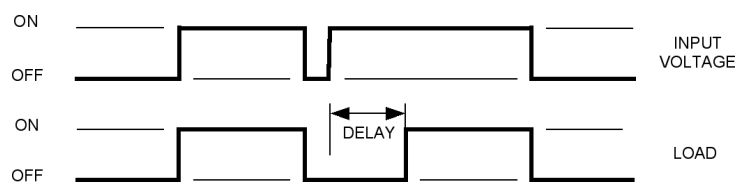

Cube Timers Quick Reference Guide

LT240X180
Anti Cycle Timer

LTA240X480
Anti Cycle Timer

LT240X300T
Anti Cycle Timer

ODT240X480
On Delay Timer

Timing Sequence

Anti Cycle Timer
(Delay on break)

On Delay Timer
(Delay on make)