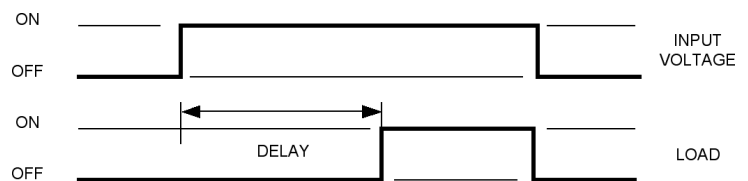

Cube Timers Quick Reference Guide

LT240X180
Anti Cycle Timer

LTA240X480
Anti Cycle Timer

LT240X300T
Anti Cycle Timer

ODT240X480
On Delay Timer

Timing Sequence

Anti Cycle Timer
(Delay on break)

On Delay Timer
(Delay on make)