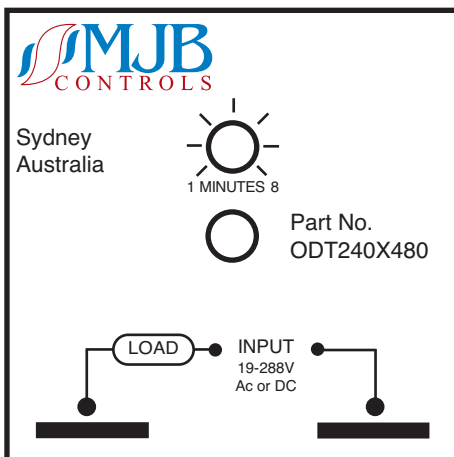

Cube Timers Quick Reference Guide

LT240X180
Anti Cycle Timer

LTA240X480
Anti Cycle Timer

LT240X300T
Anti Cycle Timer

ODT240X480
On Delay Timer

Timing Sequence

Anti Cycle Timer
(Delay on break)

On Delay Timer
(Delay on make)