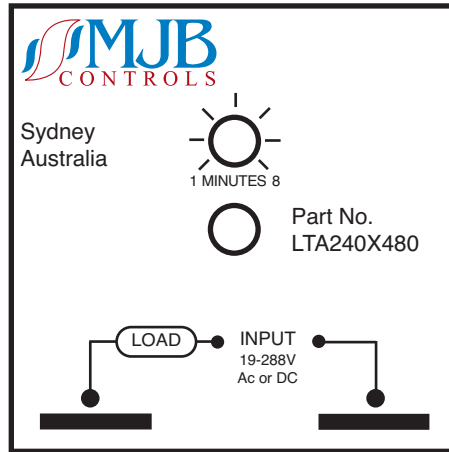

Cube Timers Quick Reference Guide

LT240X180
Anti Cycle Timer

LTA240X480
Anti Cycle Timer

LT240X300T
Anti Cycle Timer

ODT240X480
On Delay Timer

Timing Sequence

Anti Cycle Timer
(Delay on break)

On Delay Timer
(Delay on make)